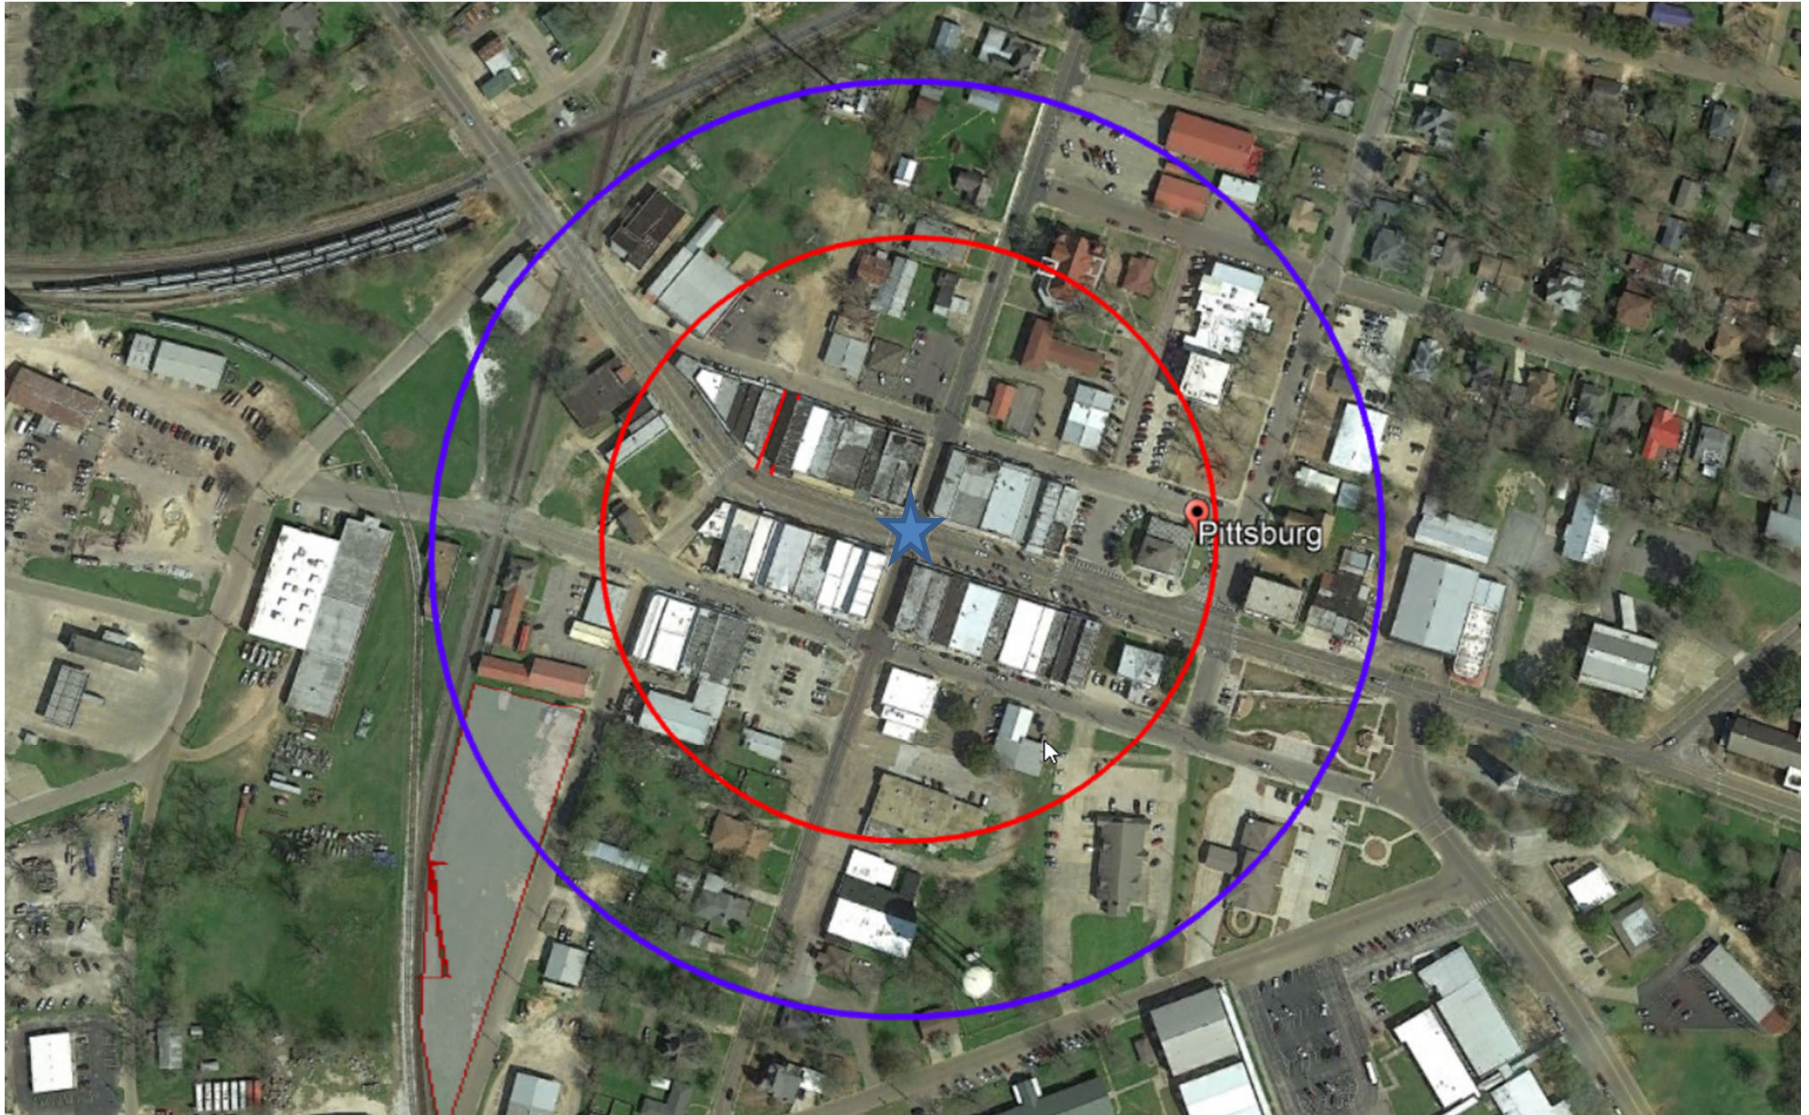

Walking Distance Downtown Pittsburg

Red walking distance = average parking space to middle of Walmart

Blue walking distance = peak time parking space to middle of Walmart

Parking lots or outer on-street parking spaces are a 2 – 5 min walk to the center of downtown